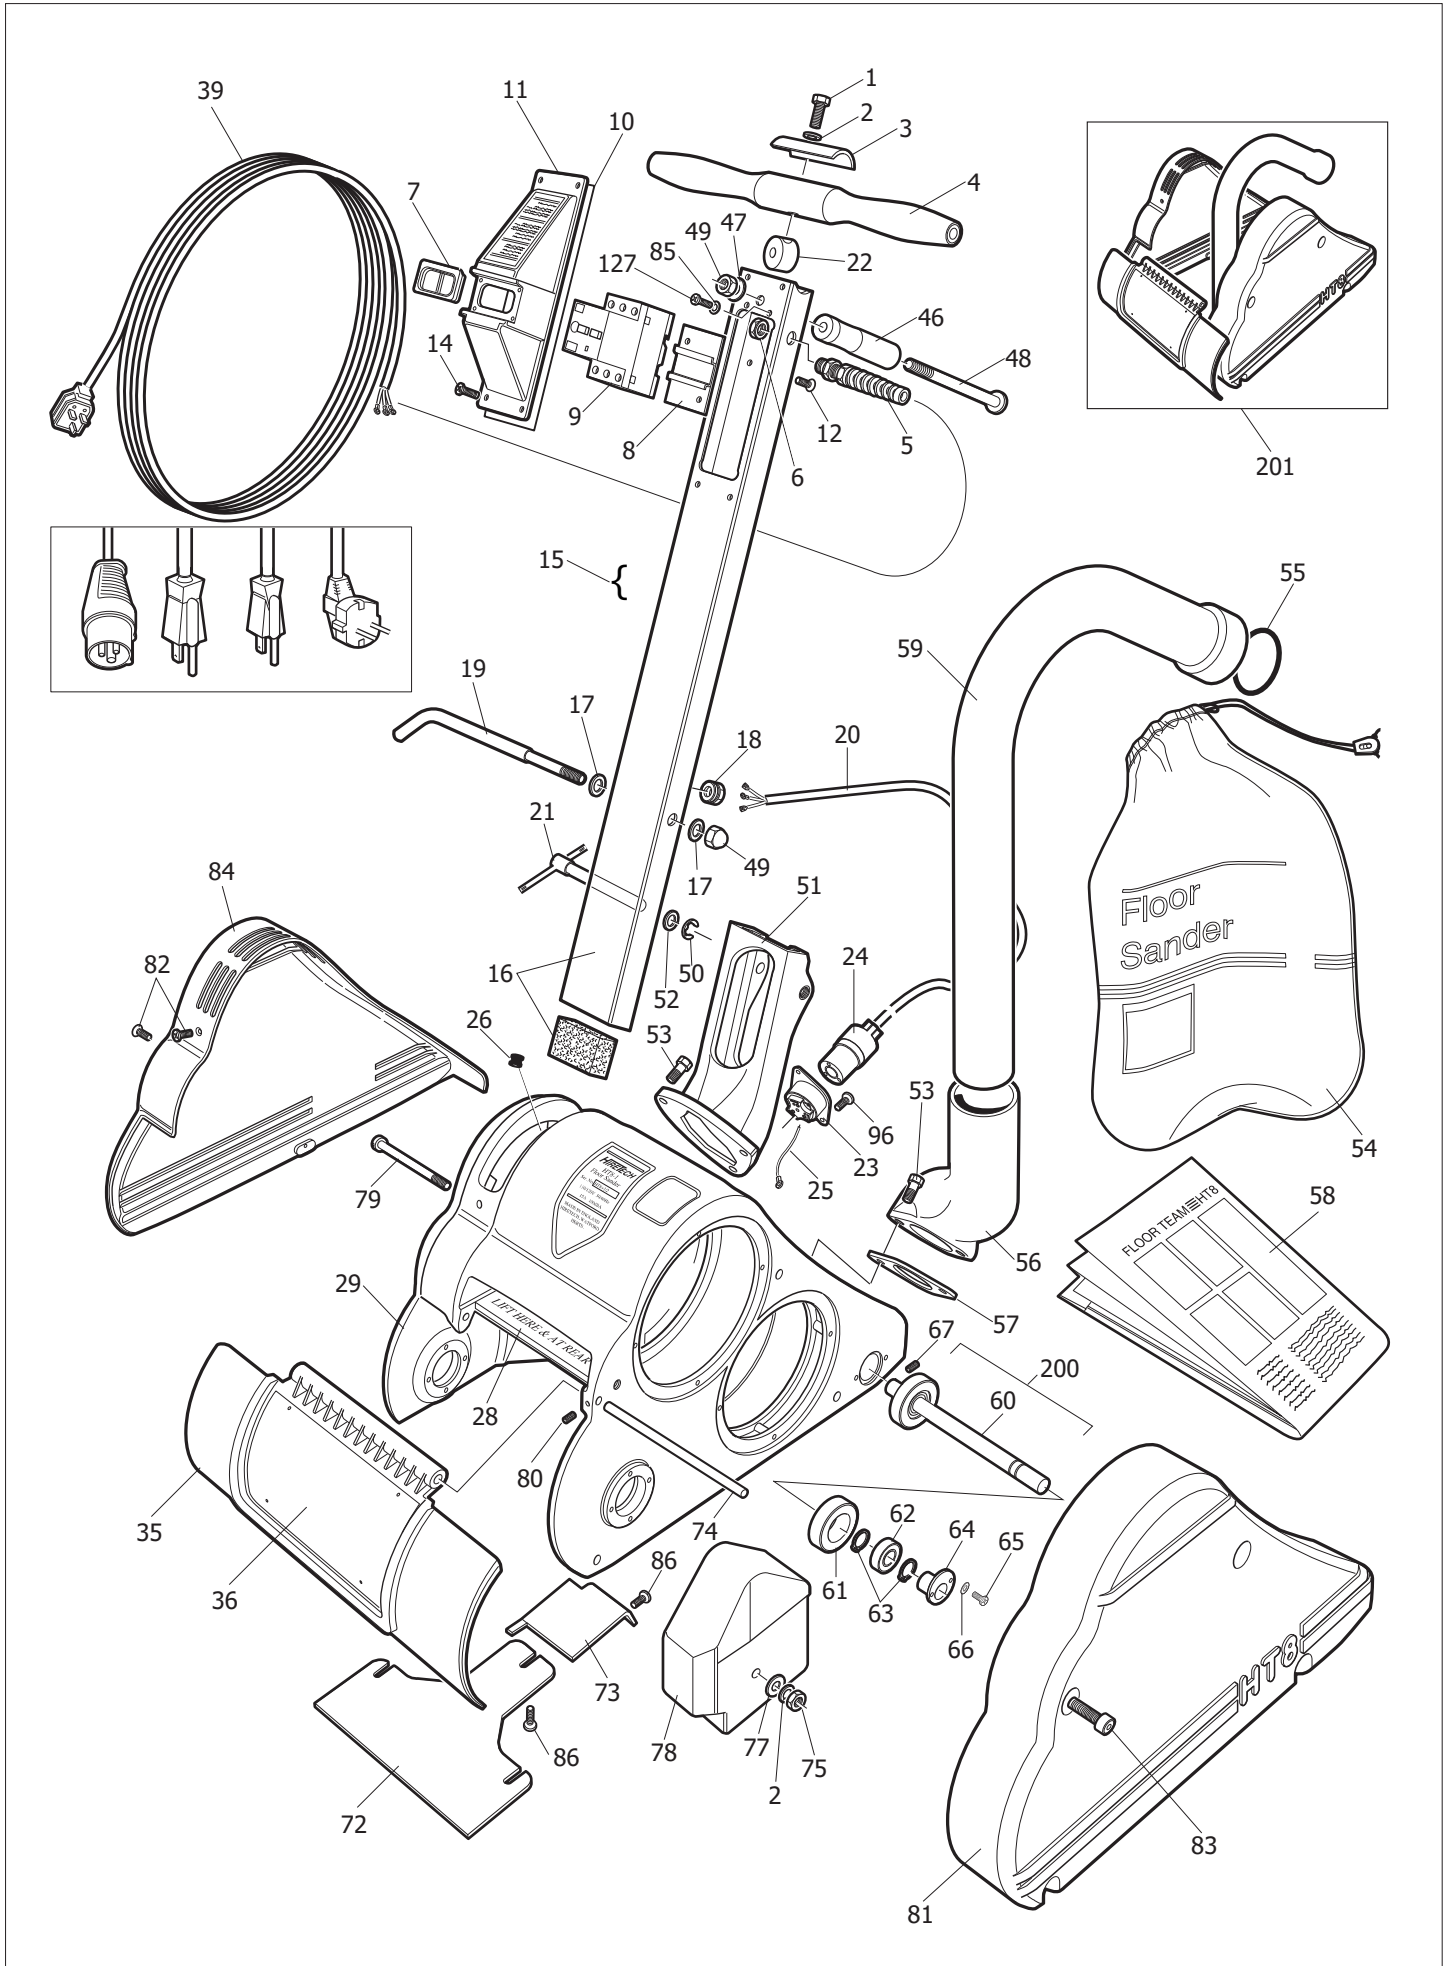

# HIRETECH HT8-1.2 FLOOR SANDER PARTS DRAWING