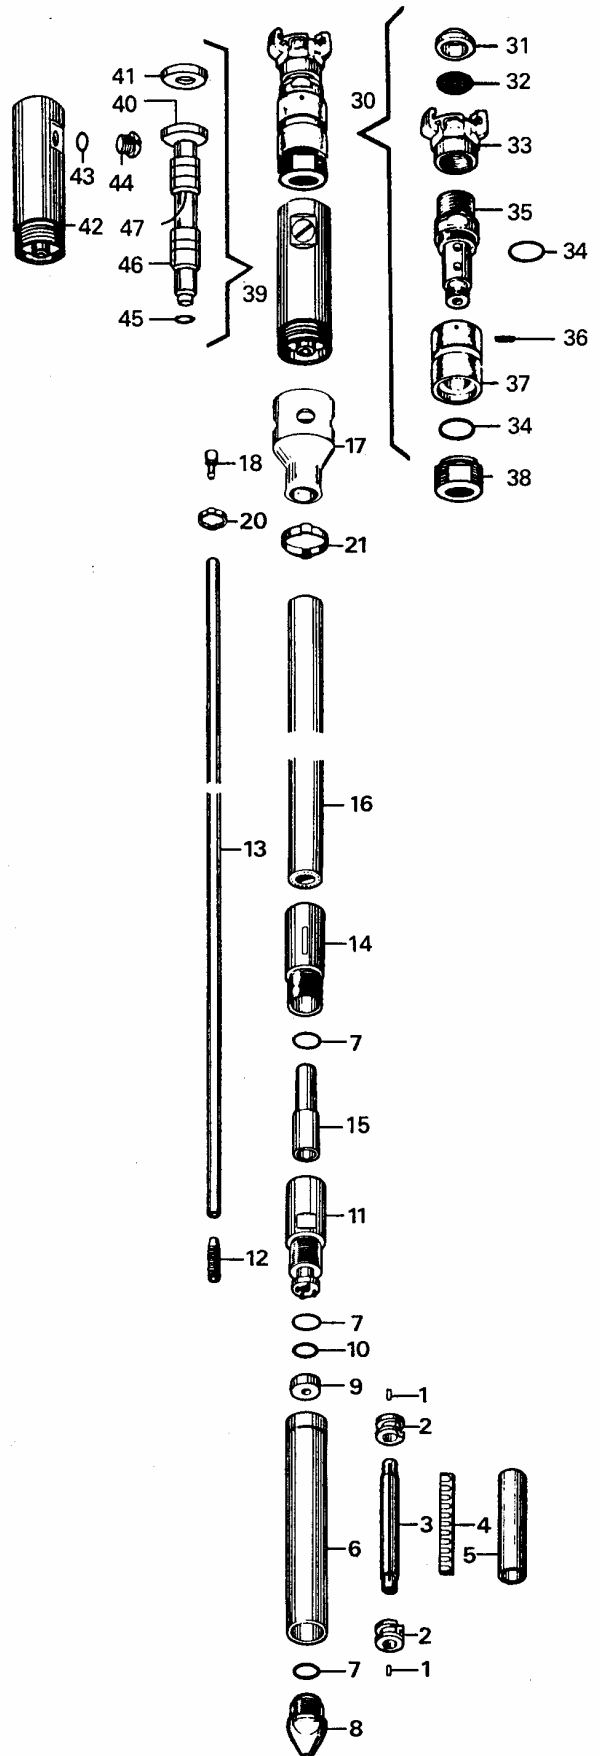

9. VI25 – PARTS LIST

Item	Part No	Description	Qty
1	VT-1861	Shaft key	2
2	VT-1774	End plate	2
3	VT-1775	Shaft	1
4	VT-1783	Vane	1
5	VT-1776	Rotor	1
6	VT-1769	Housing	1
7	VT-2524	O ring	3
8	VT-1902	Nosepiece (steel)	1
8a	VT-16100	Nosepiece (rubber)	1
9	VT-1773	Rear closure plate	1
10	VT-2525	O ring	1
11	VT-1903	Air exhaust body	1
12	VT-1779	Nipple	1
13	VT-1785	Sleeve	1
14	VT-1777	Rear body	1
15	VT-1778	Sleeve	1
16	VT-1784	Exhaust hose	1
17	VT-16040	Exhaust body	1
18	VT-16039	Inlet hose connector	1
20	VT-16085	Hose clip	1
21	VT-2526	Hose clip	1
30	VT-16120	Steel handle comp.	1
31	VT-81	Rubber gland	1
32	VT-156	Gauze filter	1
33	VT-2512	Q. R. coupling	1
34	VT-2273	O ring	2
35	VT-2261	Handle shaft	1
36	VT-2262	Guide pin	1
37	VT-2260	Twist grip	1
38	VT-16042	Adapter	1
39	VT-10270/S	Lubricator complete	1
40	VT-10289/S	Lubricator tube	1
41	VT-10273	Rubber ring	1
42	VT-10271/S	Lubricator body	1
43	VT-2524L	O ring	1
44	VT-2265	Oil filler screw	1
45	VT-2525	O ring	1
46	VT-2521	Felt	7
47	VT-2521	Bleed wire	1

*Inlet and exhaust hose please state lengths required, i.e. 2 metres, 4 metres or 6 metres.

V635 – V675 PARTS DIAGRAM