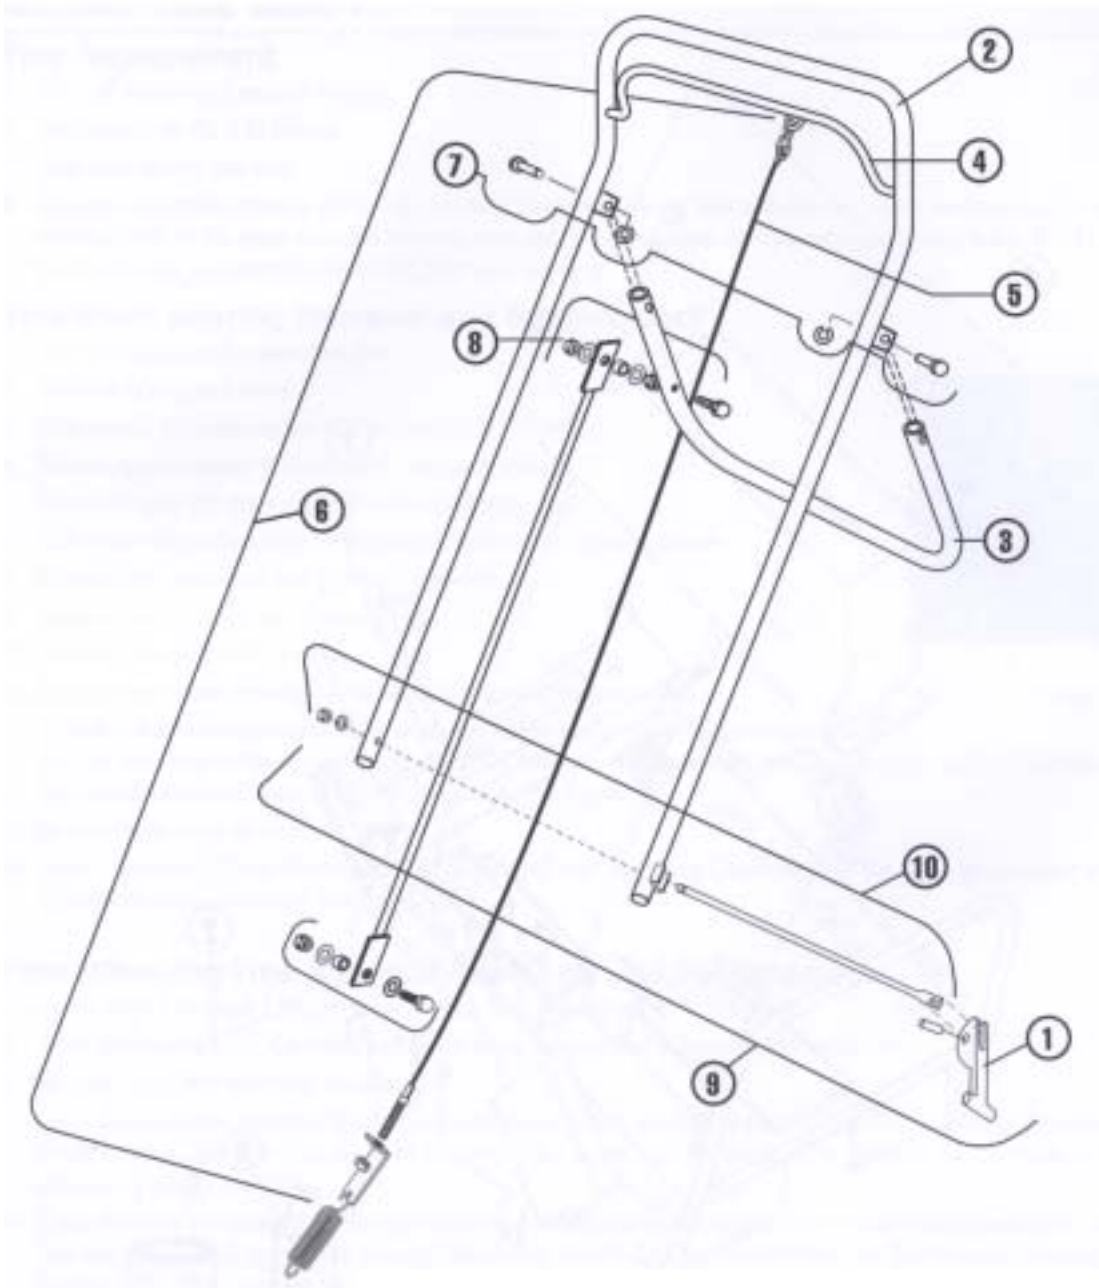

## MAIN FRAME - MODEL AR19

**ITEM PART NO.**

**DESCRIPTION**

- 1 ..... 540007600 ..... Weight, 36 lbs., solid steel
- 2 ..... 540007601 ..... Housing with decals
- 3 ..... 540007602 ..... Drive guard with decals
- 4 ..... 540007200 ..... Drive guard fastener kit
- 5 ..... 540000732 ..... Paint, orange, 12.5 oz. can
- 6 ..... 540000729 ..... Paint, orange, 1qt. can
- 7 ..... 540007603 ..... Decal kit, AR19

## HANDLE AND CONTROL - MODEL AR19

ITEM	PART NO.	DESCRIPTION
1	540005256	Cam, locking
2	540007610	Handle
3	540007611	Handle, control, rear wheel
4	540007612	Bail
5	540007189	Clutch cable
6	540007222	Clutch cable kit complete assembly except 540005129
7	540007223	Pin kit, rear wheel control handle
8	540007224	Control rod kit, rear wheel
9	540007613	Cam rod kit, with cam
10	540007614	Cam rod kit, without cam

## REAR WHEEL - MODEL AR19

ITEM	PART NO.	DESCRIPTION
1	540000048	Bearing, roller with bushing and seals
2	540007107	Lift link
3	540007133	Torque arm, depth adjustment
4	540007620	Wheel carriage, axle
5	540007163	Knob, depth/stability
6	540007195	Spring, axle
7	540007213	Control kit, depth/stability
8	540007214	Knob spring kit, depth/stability
9	540007215	Bracket kit, depth/stability
10	540007216	Fastener kit, torque arm/housing
11	540007217	Fastener kit, linkage
12	540007218	Fastener kit carriage/housing
13	540007621	Bolt kit, rear wheel
14	540007220	Wheel kit, rear, with roller bearing, bushing and seals