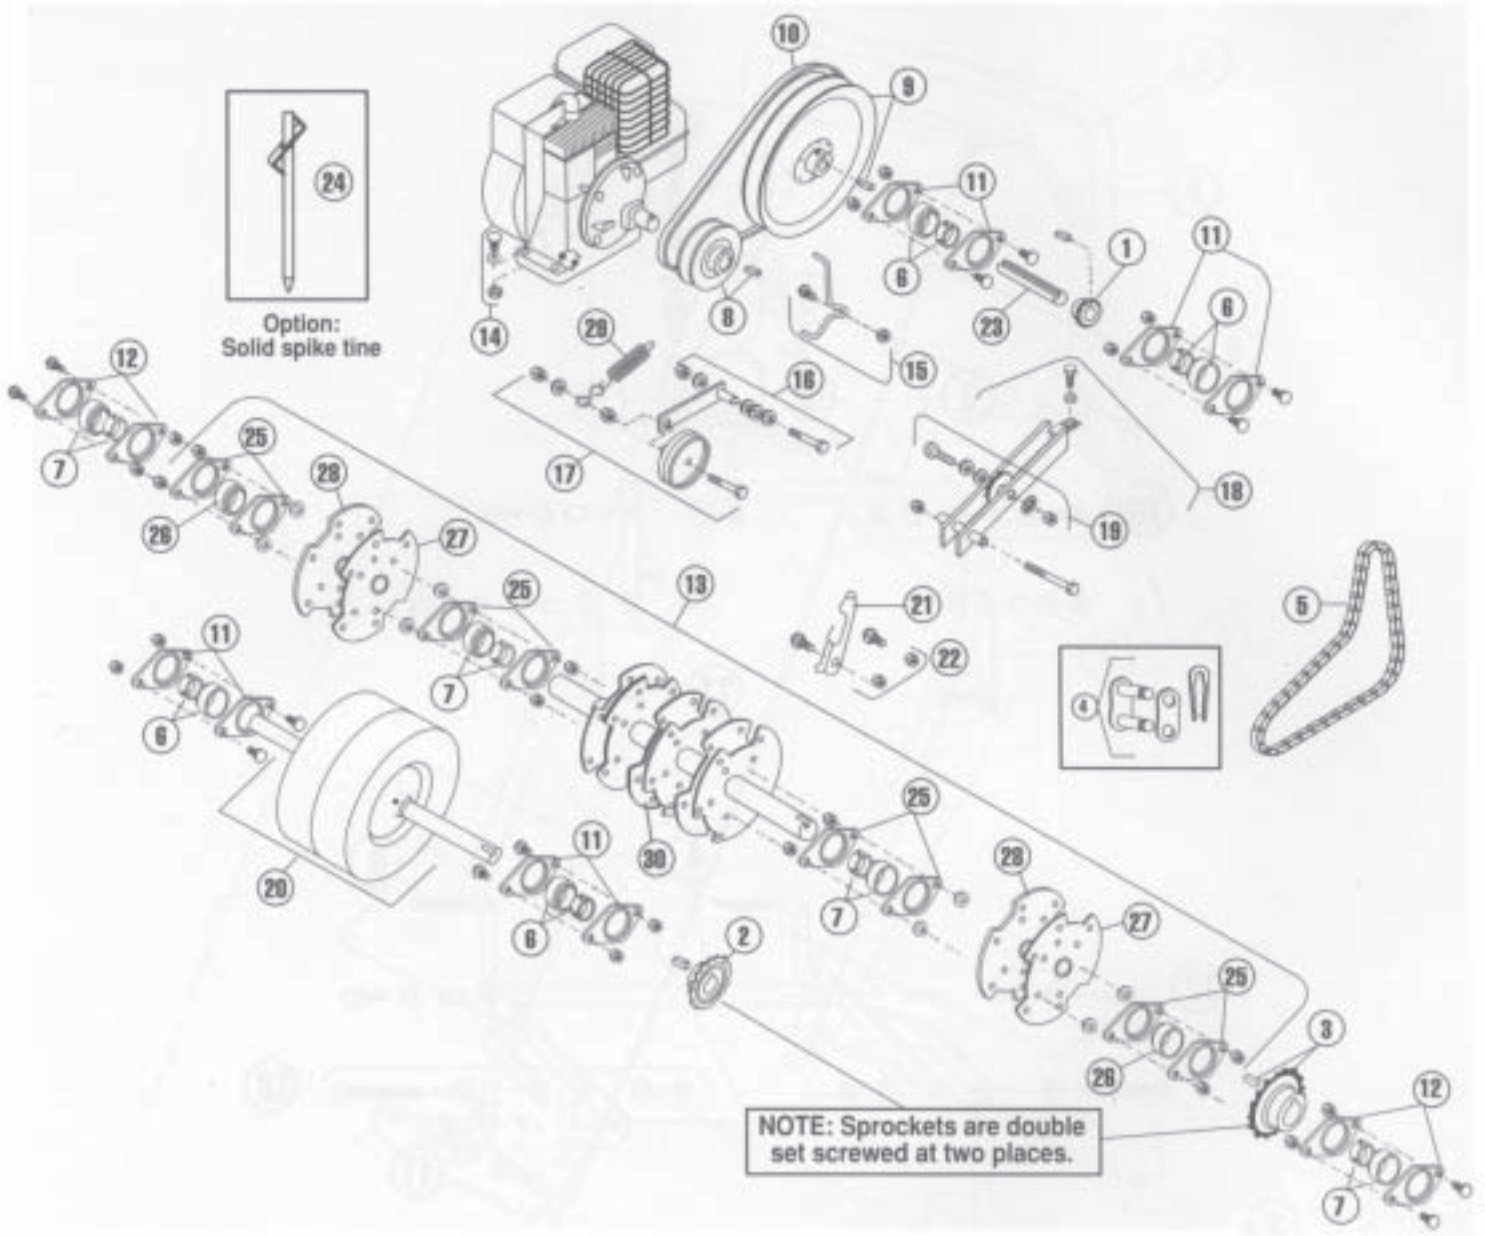

POWER TRAIN AND TINE ROTOR - MODEL AR19

POWER TRAIN AND TINE ROTOR - MODEL AR19

ITEM	PART NO.	DESCRIPTION
1	540007630	Sprocket, jackshaft, with key and spacer
2	540000302	Sprocket, wheel, with set screws and key
3	540000303	Sprocket, rotor, with set screws and key
4	540000307	Master link for 540000308
5	540000308	Chain, #40 perma lube roller
6	540000315	Bearing, 3/4" with lock collar
7	540000317	Bearing, 1" with lock collar
8	540000328	V-pulley, A-4" with set screws and key
9	540000332	V-pulley, A-10" with set screws and key
10	540000336	V-belt, A-44" special
11	540005185	Stamping kit w/fasteners (for 3/4" bearing)
12	540005786	Stamping kit w/fasteners (for 1" bearing)
13	540007631	Rotor shaft, tine without bolts
14	540007204	Fastener kit, engine
15	540007205	Belt keeper kit
16	540007206	Idler arm kit, pulley
17	540007632	Idler pulley kit
18	540007633	Idler arm kit, chain
19	540007634	Idler sprocket kit, chain
20	540007635	Front wheel and shaft kit
21	540007636	Tine set, closed spoon, 30 each
	540007112	Tine set, closed spoon, 6 each
22	540007637	Tine/spike fastener kit, 72 ea. bolts and nuts
	540007103	Tine/spike fastener kit, 12 ea. bolts and nuts
23	540007232	Jackshaft, with key
24	540007638	Spike set, 30 each
25	540007105	Stamping kit, w/nuts and washers (for 1" bearing)
26	540007108	Bearing 1" (does not include lock collar)
27	540007639	Left rotor plate
28	540007640	Right rotor plate
29	540005129	Spring clutch
30	540007641	Rotor shaft, center