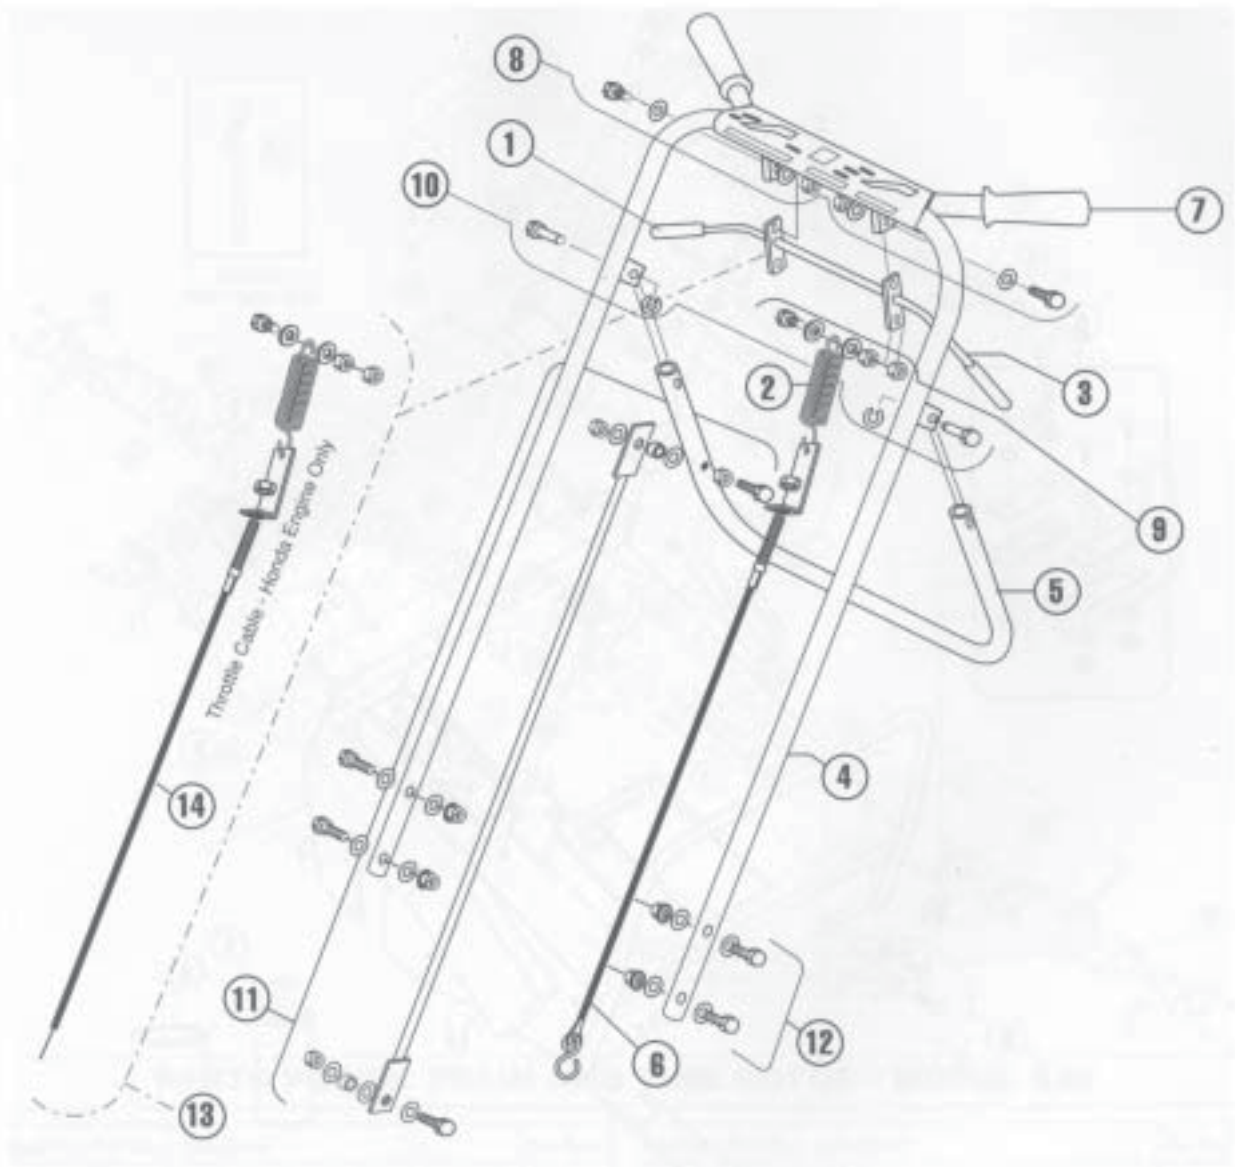

HANDLE AND CONTROL - MODEL AR25

ITEM	PART NO.	DESCRIPTION
1	540000034	Grip, clutch
2	540005129	Spring, clutch
3	540007149	Clutch control, with grips
	540007405	Clutch/throttle control, Honda engines only
4	540007406	Handle with grips
5	540007174	Handle, control, rear wheel
6	540007189	Clutch cable
7	540007191	Grips, pair
8	540007221	Fastener kit, clutch control to handle
9	540007222	Clutch cable kit (complete assembly, except 540005129)
10	540007223	Pin kit, rear wheel control handle
11	540007224	Rear wheel control rod kit
12	540007117	Fastener kit, handle
13	540007407	Throttle cable kit - Honda engine only (complete assembly except 540005129)
14	540007408	Throttle cable