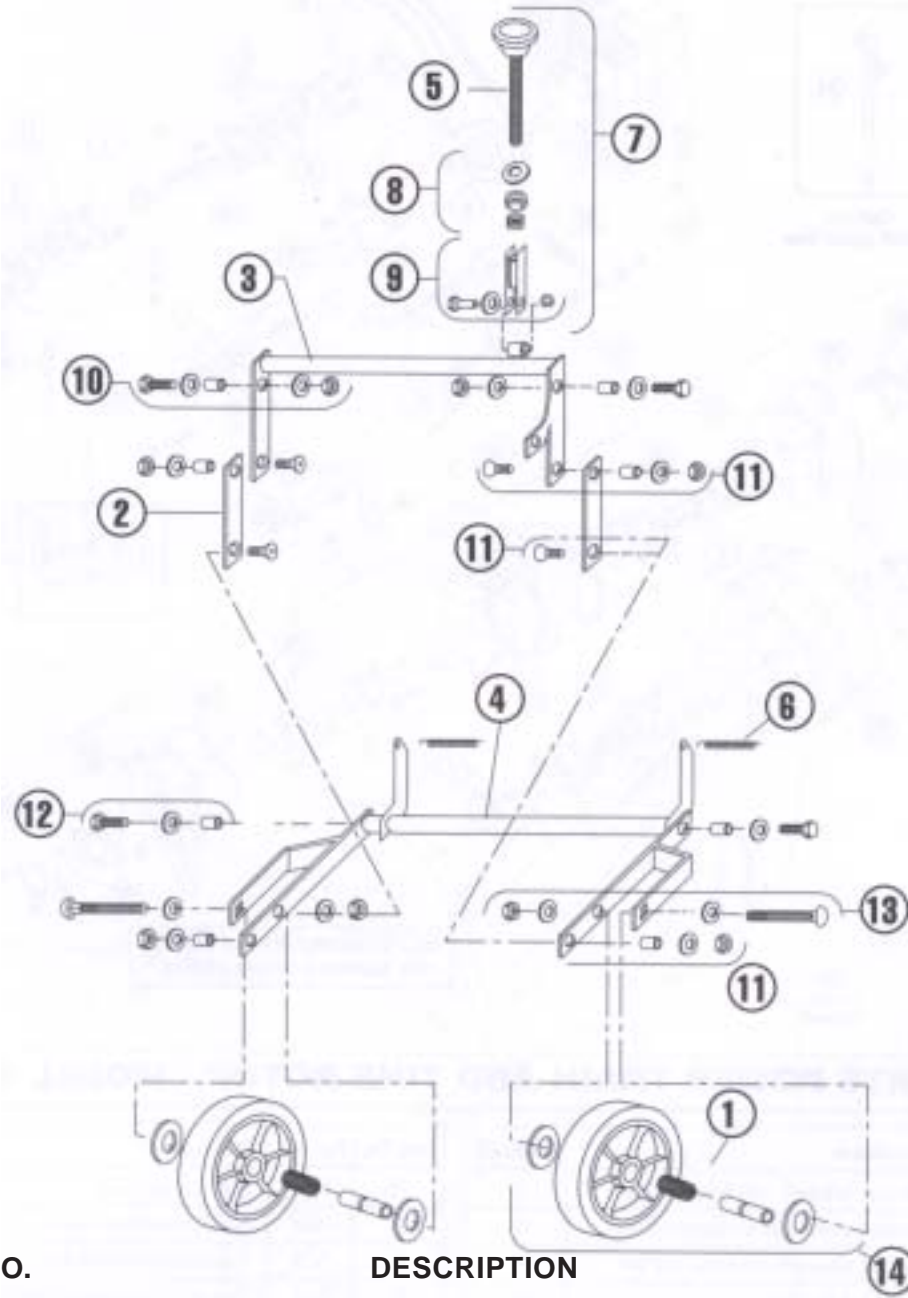

## MAIN FRAME - MODEL AR19

**ITEM PART NO.**

**DESCRIPTION**

- 1 ..... 540007600 ..... Weight, 36 lbs., solid steel
- 2 ..... 540007601 ..... Housing with decals
- 3 ..... 540007602 ..... Drive guard with decals
- 4 ..... 540007200 ..... Drive guard fastener kit
- 5 ..... 540000732 ..... Paint, orange, 12.5 oz. can
- 6 ..... 540000729 ..... Paint, orange, 1qt. can
- 7 ..... 540007603 ..... Decal kit, AR19

## HANDLE AND CONTROL - MODEL AR19

ITEM	PART NO.	DESCRIPTION
1	540005256	Cam, locking
2	540007610	Handle
3	540007611	Handle, control, rear wheel
4	540007612	Bail
5	540007189	Clutch cable
6	540007222	Clutch cable kit complete assembly except 540005129
7	540007223	Pin kit, rear wheel control handle
8	540007224	Control rod kit, rear wheel
9	540007613	Cam rod kit, with cam
10	540007614	Cam rod kit, without cam

## REAR WHEEL - MODEL AR19

ITEM	PART NO.	DESCRIPTION
1	540000048	Bearing, roller with bushing and seals
2	540007107	Lift link
3	540007133	Torque arm, depth adjustment
4	540007620	Wheel carriage, axle
5	540007163	Knob, depth/stability
6	540007195	Spring, axle
7	540007213	Control kit, depth/stability
8	540007214	Knob spring kit, depth/stability
9	540007215	Bracket kit, depth/stability
10	540007216	Fastener kit, torque arm/housing
11	540007217	Fastener kit, linkage
12	540007218	Fastener kit carriage/housing
13	540007621	Bolt kit, rear wheel
14	540007220	Wheel kit, rear, with roller bearing, bushing and seals