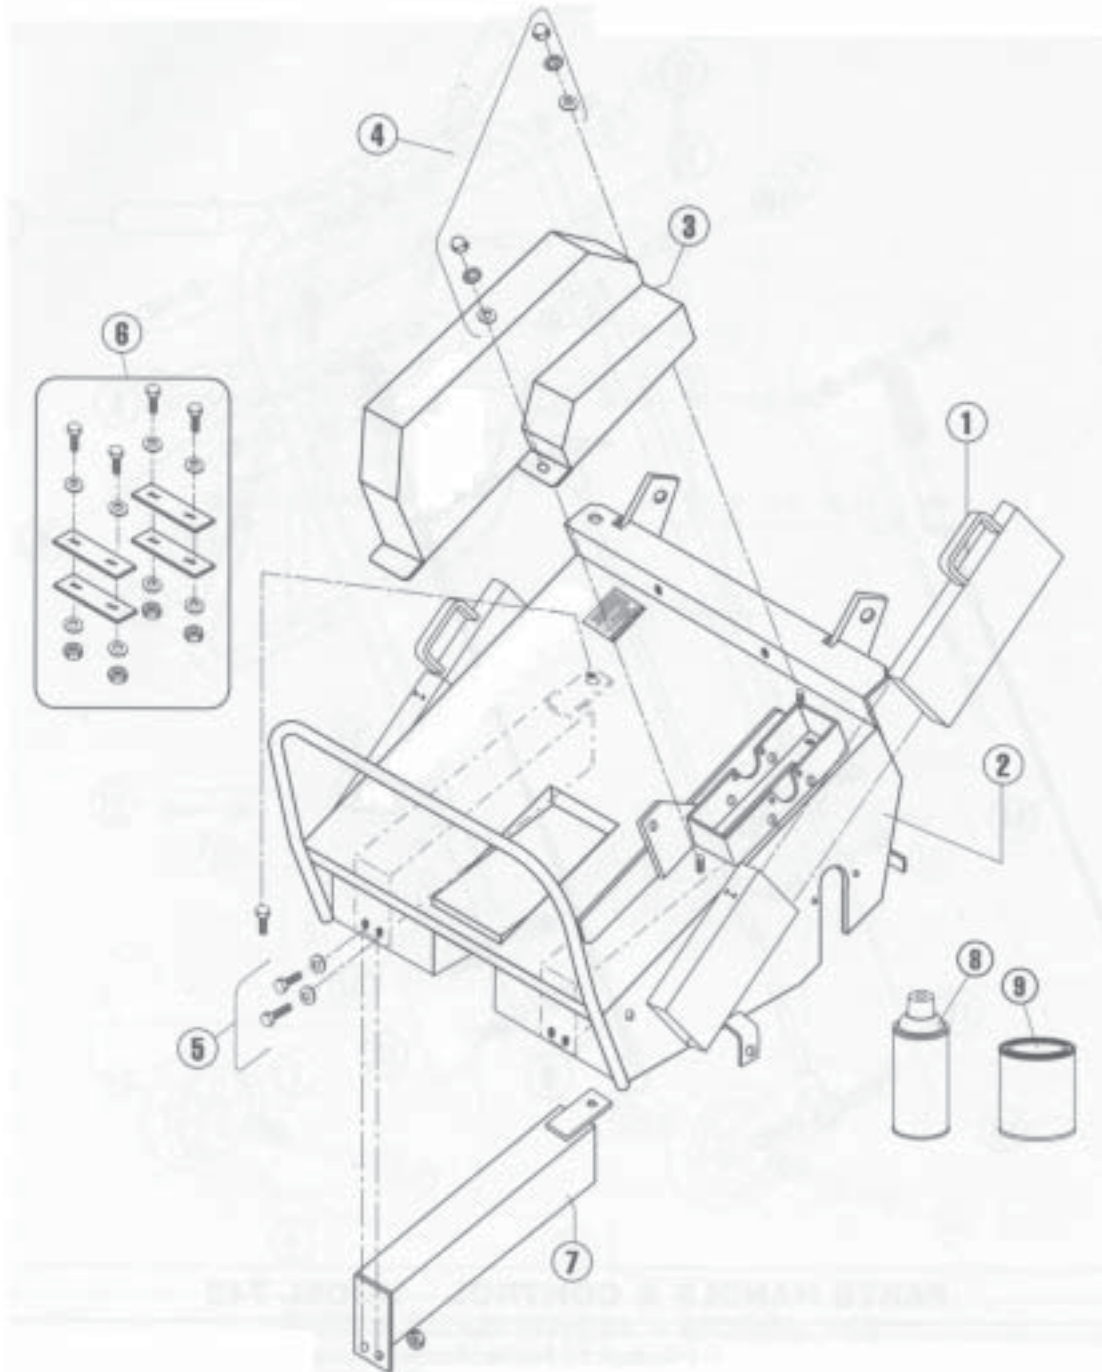

MAIN FRAME - MODEL AR25

ITEM	PART NO.	DESCRIPTION
1	540007600	Weight, 36 lbs., solid steel, removable
2	540007400	Housing with decals
3	540007401	Drive guard with decals
4	540007200	Drive guard fastener kit
5	540007402	Fastener kit, weight
6	540007203	Plate kit, for Honda engine
7	540007403	36 lb. weight, mounted
8	540000732	Paint, orange, 12.5 oz. can
9	540000729	Paint, orange, 1qt. can
10	540007404	Decal kit, AR25