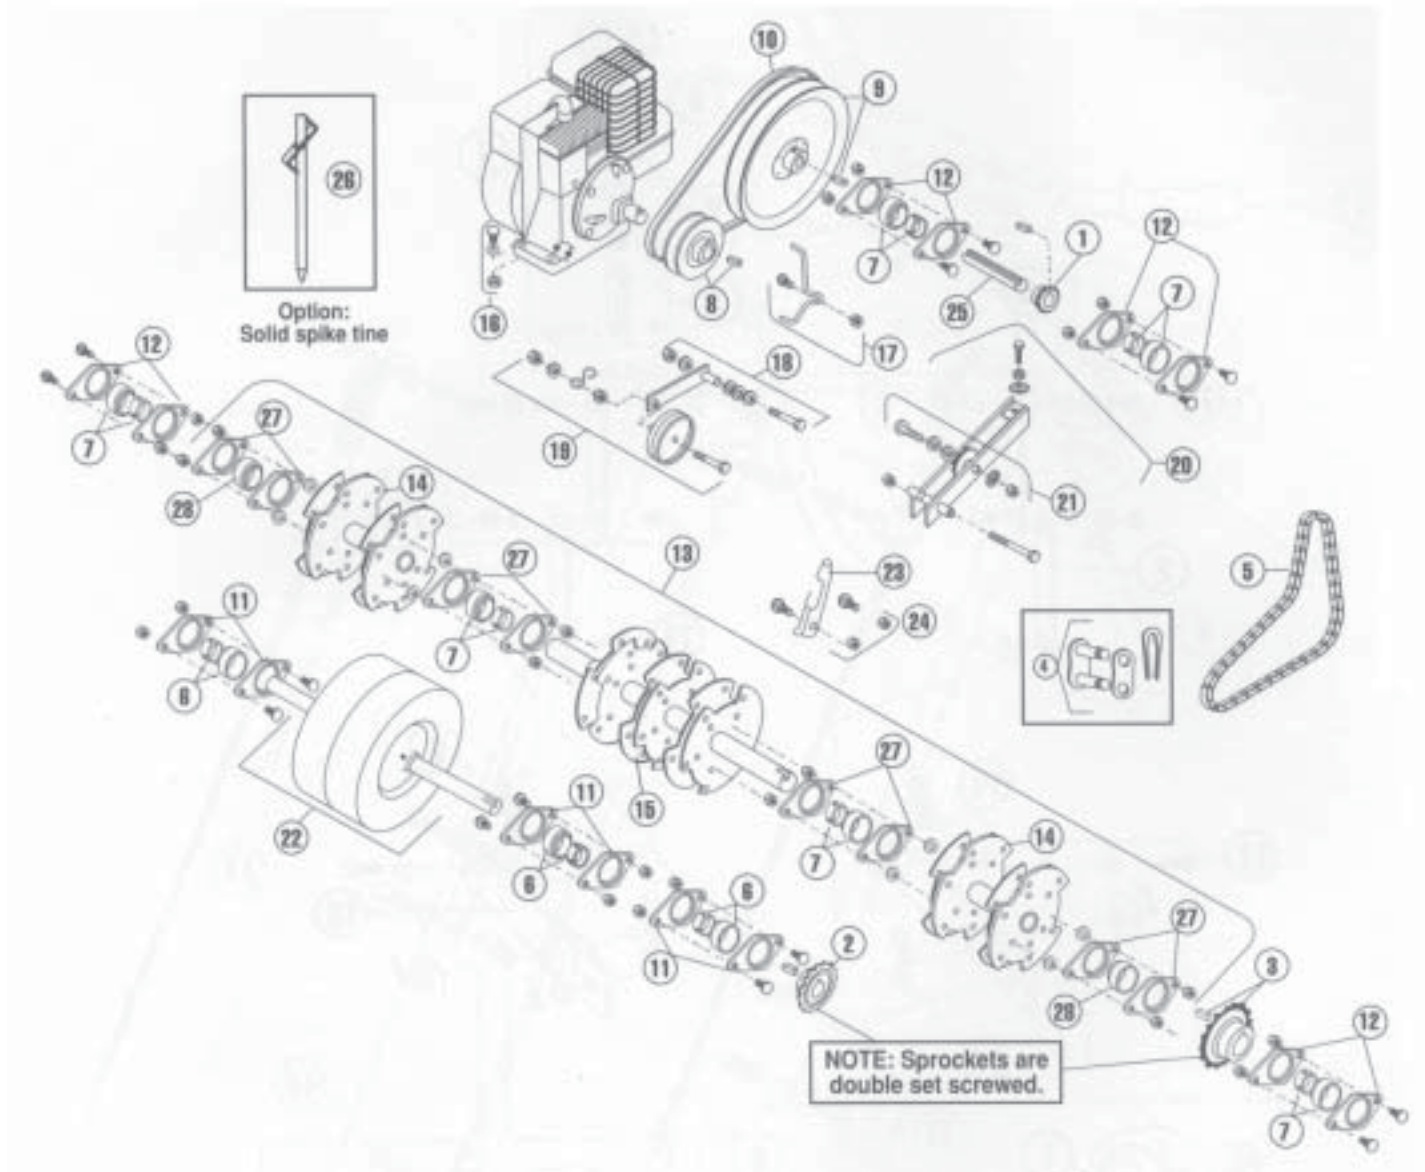

POWER TRAIN AND TINE ROTOR - MODEL AR25

POWER TRAIN AND TINE ROTOR - MODEL AR25

ITEM	PART NO.	DESCRIPTION
1	540007416	Sprocket, jackshaft, with key
2	540007417	Sprocket, wheel, with set screws and key
3	540007418	Sprocket, rotor, with set screws and key
4	540007419	Master link for 540007420
5	540007420	Chain, #50 perma lube roller
6	540000315	Bearing, 3/4" with lock collar
7	540000317	Bearing, 1" with lock collar
8	540000328	V-pulley, A-4" with set screws and key
9	540007421	V-pulley, A-10" with set screws and key
10	540000336	V-belt, A-44" special
11	540005185	Stamping kit w/fasteners (for 3/4" bearing)
12	540005786	Stamping kit w/fasteners (for 1" bearing)
13	540007422	Tine rotor shaft assembly, complete
14	540007423	Outer rotor plate kit
15	540007424	Center tine rotor shaft
16	540007204	Fastener kit, engine
17	540007205	Belt keeper kit
18	540007206	Idler arm kit, pulley
19	540007207	Idler pulley kit
20	540007425	Idler arm kit, chain
21	540007426	Idler sprocket kit, chain
22	540007120	Front wheel and shaft kit
23	540007111	Tine set, closed spoon, 42 each
	540007112	Tine set, closed spoon, 6 each
24	540007102	Tine/spike fastener kit, 96 ea. bolts and nuts
	540007103	Tine/spike fastener kit, 12 ea. bolts and nuts
25	540007427	Jackshaft, with key
26	540007104	Spike set, 42 each
27	540007105	Stamping kit (for 1" bearing) with nuts and washers
28	540007108	Bearing 1" (does not include lock collar)