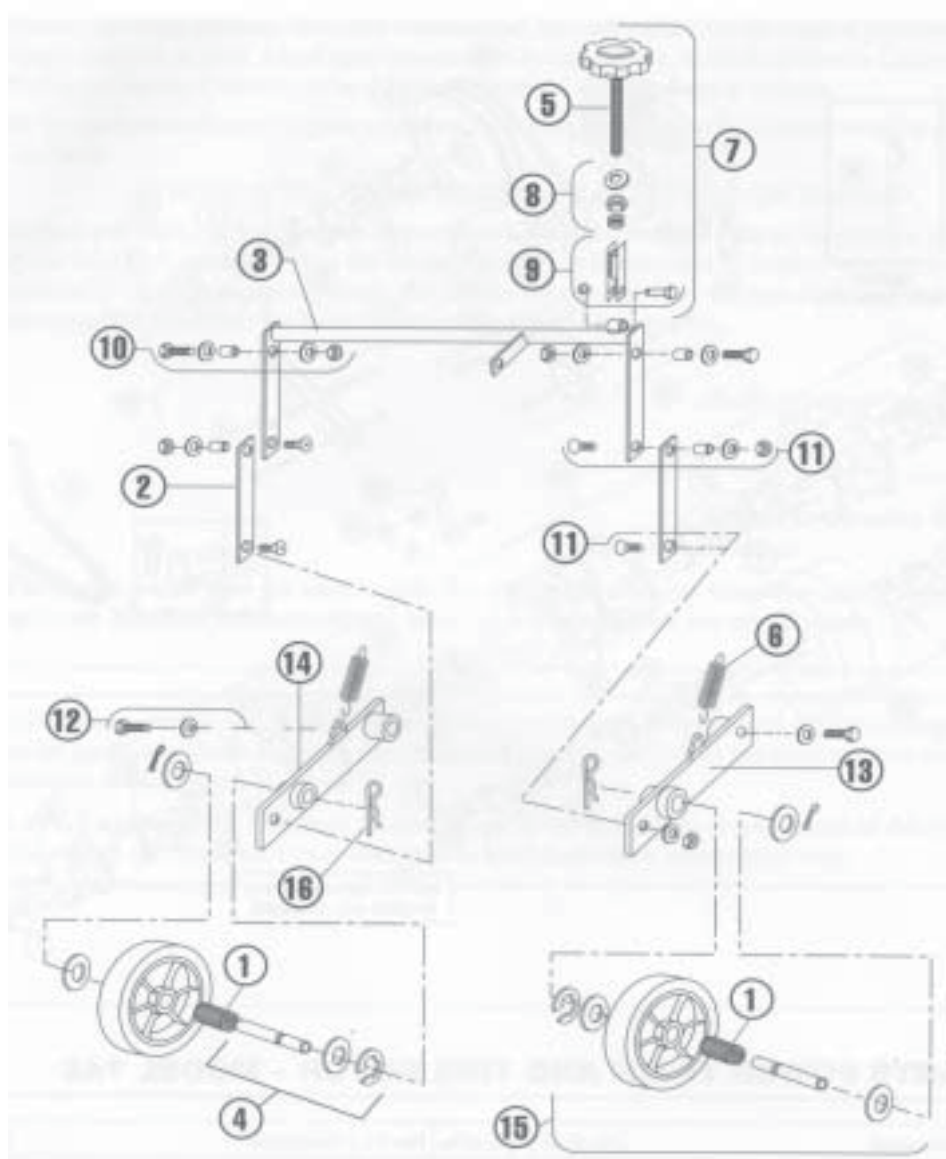

REAR WHEEL - MODEL AR25

REAR WHEEL - MODEL AR25

ITEM	PART NO.	DESCRIPTION
1	540007409	Bearing, roller with seals
2	540007107	Lift link
3	540007119	Torque arm, depth adjustment
4	540007410	Axle kit, axle, E-clip, 2 washers, cotter pin, hairpin cotter
5	540007163	Knob, depth/stability
6	540007195	Spring, axle
7	540007213	Control kit, depth/stability
8	540007214	Knob spring kit, depth/stability
9	540007215	Bracket kit, depth/stability
10	540007216	Fastener kit, torque arm/housing
11	540007217	Fastener kit, linkage
12	540007411	Fastener kit carriage/housing
13	540007412	Wheel arm right
14	540007413	Wheel arm left
15	540007414	Wheel assembly wheel, bearing, 2 seals, axle, 2 washers, E-clip, cotter pin, hairpin cotter
16	540007415	Cotter key, hairpin