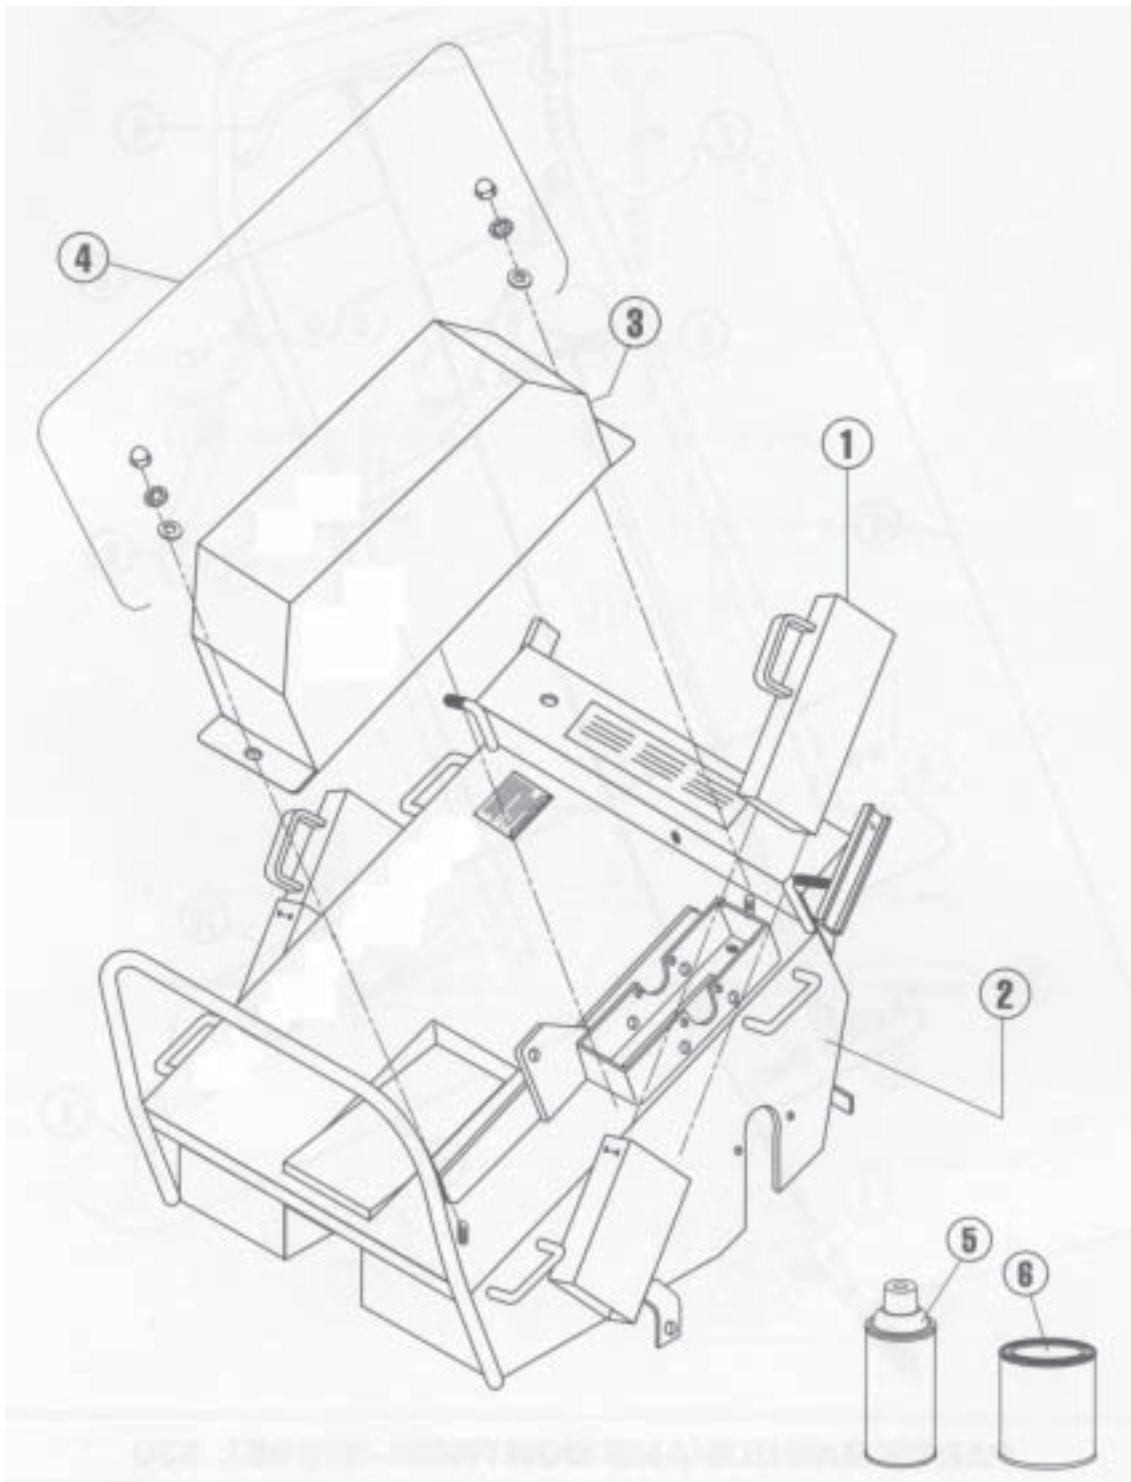

## MAIN FRAME - MODEL AR19

**ITEM PART NO.**

**DESCRIPTION**

- 1 ..... 540007600 ..... Weight, 36 lbs., solid steel
- 2 ..... 540007601 ..... Housing with decals
- 3 ..... 540007602 ..... Drive guard with decals
- 4 ..... 540007200 ..... Drive guard fastener kit
- 5 ..... 540000732 ..... Paint, orange, 12.5 oz. can
- 6 ..... 540000729 ..... Paint, orange, 1qt. can
- 7 ..... 540007603 ..... Decal kit, AR19

## HANDLE AND CONTROL - MODEL AR19

ITEM	PART NO.	DESCRIPTION
1	540005256	Cam, locking
2	540007610	Handle
3	540007611	Handle, control, rear wheel
4	540007612	Bail
5	540007189	Clutch cable
6	540007222	Clutch cable kit complete assembly except 540005129
7	540007223	Pin kit, rear wheel control handle
8	540007224	Control rod kit, rear wheel
9	540007613	Cam rod kit, with cam
10	540007614	Cam rod kit, without cam

## REAR WHEEL - MODEL AR19

ITEM	PART NO.	DESCRIPTION
1	540000048	Bearing, roller with bushing and seals
2	540007107	Lift link
3	540007133	Torque arm, depth adjustment
4	540007620	Wheel carriage, axle
5	540007163	Knob, depth/stability
6	540007195	Spring, axle
7	540007213	Control kit, depth/stability
8	540007214	Knob spring kit, depth/stability
9	540007215	Bracket kit, depth/stability
10	540007216	Fastener kit, torque arm/housing
11	540007217	Fastener kit, linkage
12	540007218	Fastener kit carriage/housing
13	540007621	Bolt kit, rear wheel
14	540007220	Wheel kit, rear, with roller bearing, bushing and seals

## MAIN FRAME - MODEL AR25

ITEM	PART NO.	DESCRIPTION
1	540007600	Weight, 36 lbs., solid steel, removable
2	540007400	Housing with decals
3	540007401	Drive guard with decals
4	540007200	Drive guard fastener kit
5	540007402	Fastener kit, weight
6	540007203	Plate kit, for Honda engine
7	540007403	36 lb. weight, mounted
8	540000732	Paint, orange, 12.5 oz. can
9	540000729	Paint, orange, 1qt. can
10	540007404	Decal kit, AR25