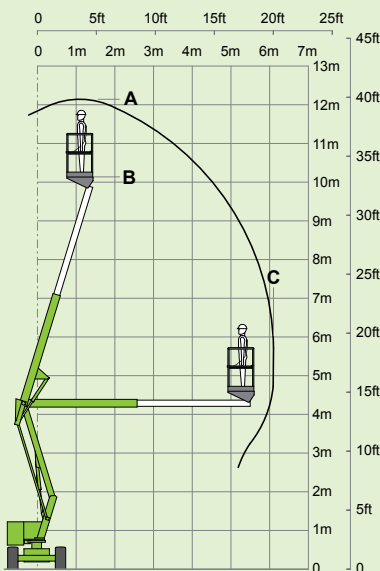

niftylift

HR12 4x4

(A) 12.2m
40ft

(B) 10.2m
33ft 6in

(C) 6.1m
20ft

200kg
440lbs

1.1m x 0.65m
3ft 7in x 2ft 2in

(D) 1.95m
6ft 5in

(F) 1.6m
5ft 3in

(J) 4.1m
13ft 5in

3.7km/h
2.2mph

3.4m
11ft 2in

30%
17°

3470kg
7650lbs

niftylift

Chalkdell Drive, Shenley Wood,
Milton Keynes, MK5 6GF
England, United Kingdom
+44 (0)1908 223456
sales@niftylift.com
www.niftylift.com