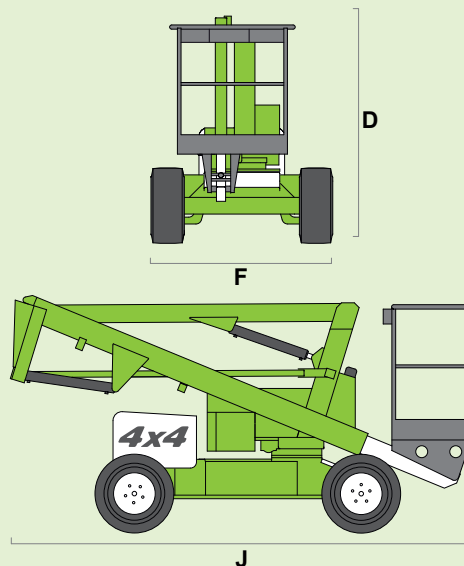

niftylift

HR12 4x4

(A) 12.2m
40ft

(B) 10.2m
33ft 6in

(C) 6.1m
20ft

200kg
440lbs

1.1m x 0.65m
3ft 7in x 2ft 2in

(D) 1.95m
6ft 5in

(F) 1.6m
5ft 3in

(J) 4.1m
13ft 5in

3.7km/h
2.2mph

3.4m
11ft 2in

30%
17°

3470kg
7650lbs

niftylift

Chalkdell Drive, Shenley Wood,
Milton Keynes, MK5 6GF
England, United Kingdom
+44 (0)1908 223456
sales@niftylift.com
www.niftylift.com